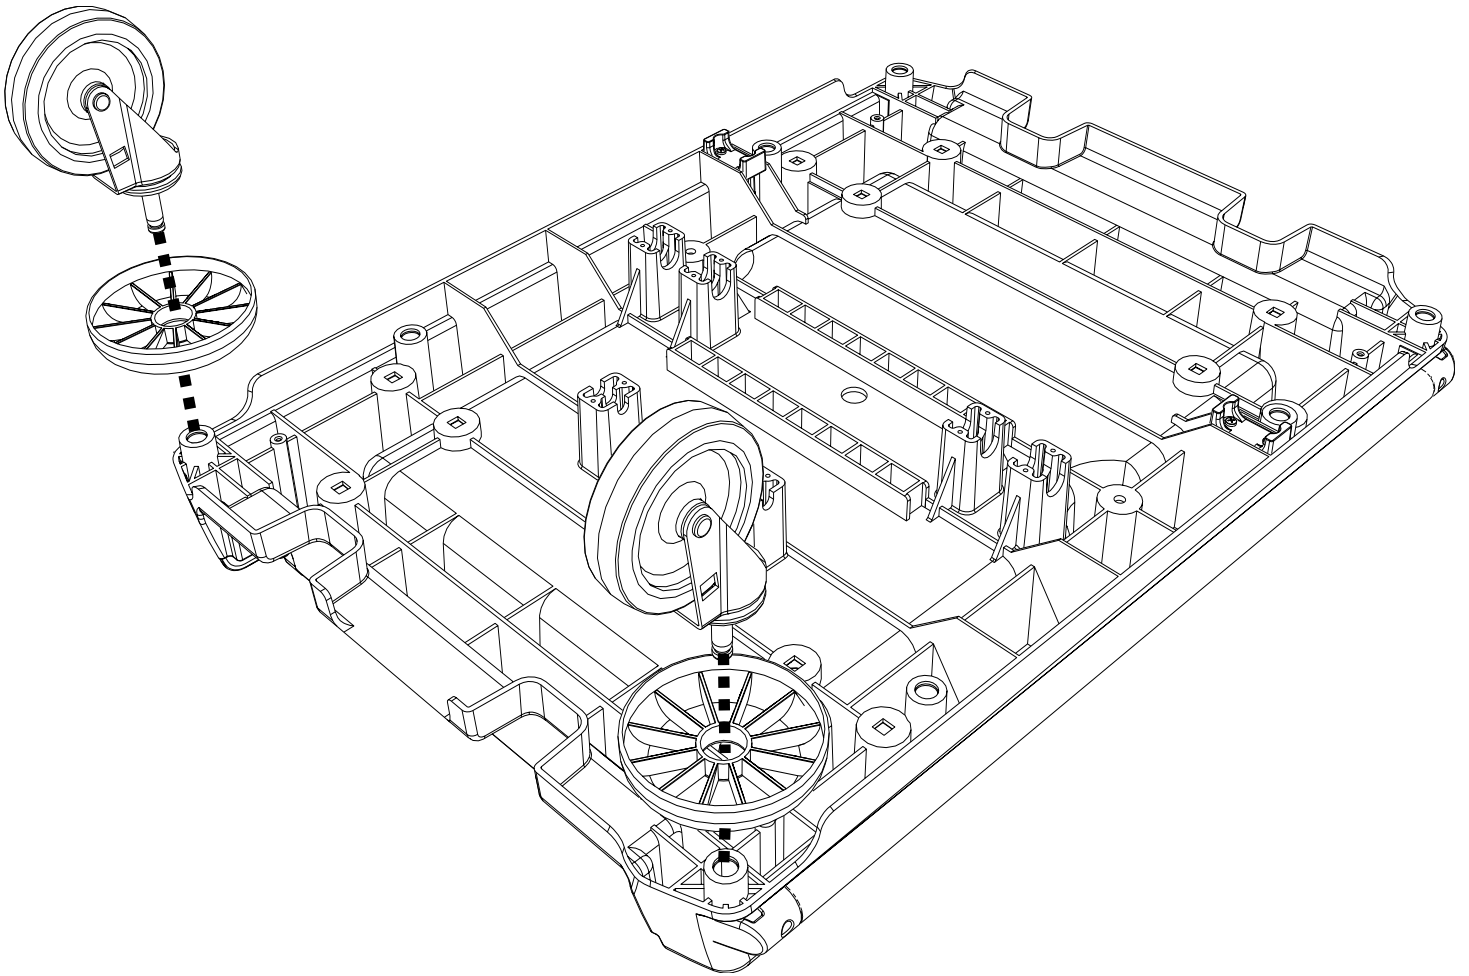

ITEM	PART	DESCRIPTION	QTY
1	223518	TRAY	4
2	223135	LARGE TRAY PLAIN	1
3	223136	LARGE TRAY DIVIDED	3
4	420023	INFILL PLATE	1
5	420009	REAR UPRIGHT	1
6	420041	ACCESSORY FRAME	1
7	420008	FRONT UPRIGHT	1
8	339362	BASE	1
9	339453	PANELS	3
10	339360	DOOR	2
11	339359	NARROW DOOR	2
12	629145	CLEAR LID	2
13	628012	10L BLUE	1
14	628011	10L RED	1

204062

227479