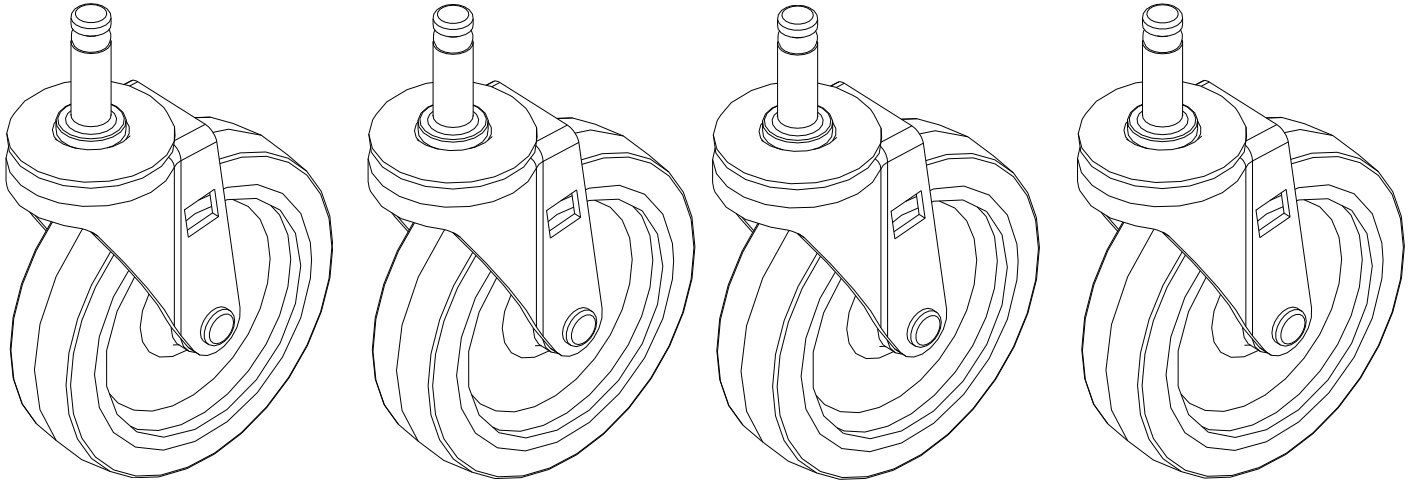

204062

219554

227479

219555

221154

219050

21932V

219057

299020