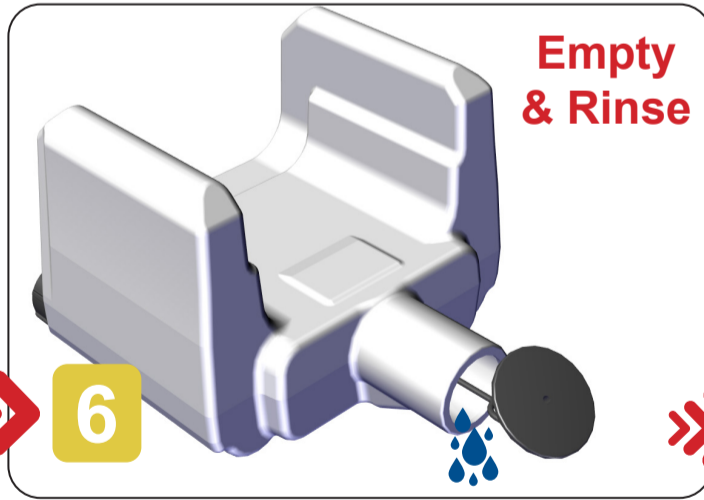

244NX Regular Maintenance

Compact and Cordless Scrubber

244NX Regular Maintenance

Compact and Cordless Scrubber

Part 2

244NX Operating Guide

Compact and Cordless Scrubber

For videos and help scan the QR code.