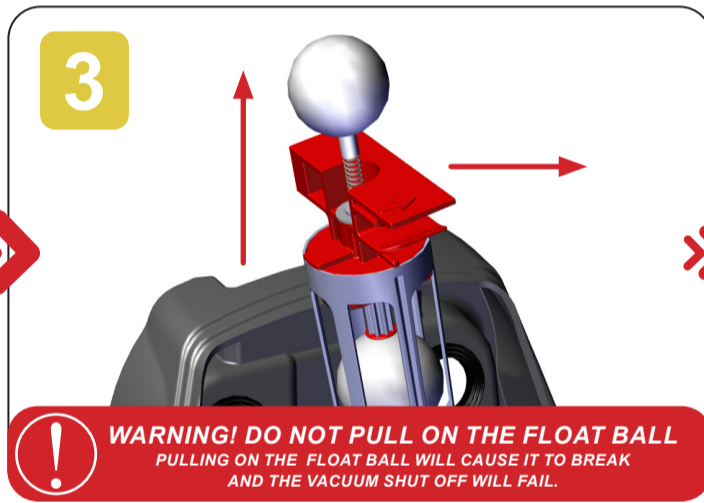

244NX Regular Maintenance

Compact and Cordless Scrubber

244NX Regular Maintenance

Compact and Cordless Scrubber

Part 2

244NX Operating Guide

Compact and Cordless Scrubber

For videos and help scan the QR code.