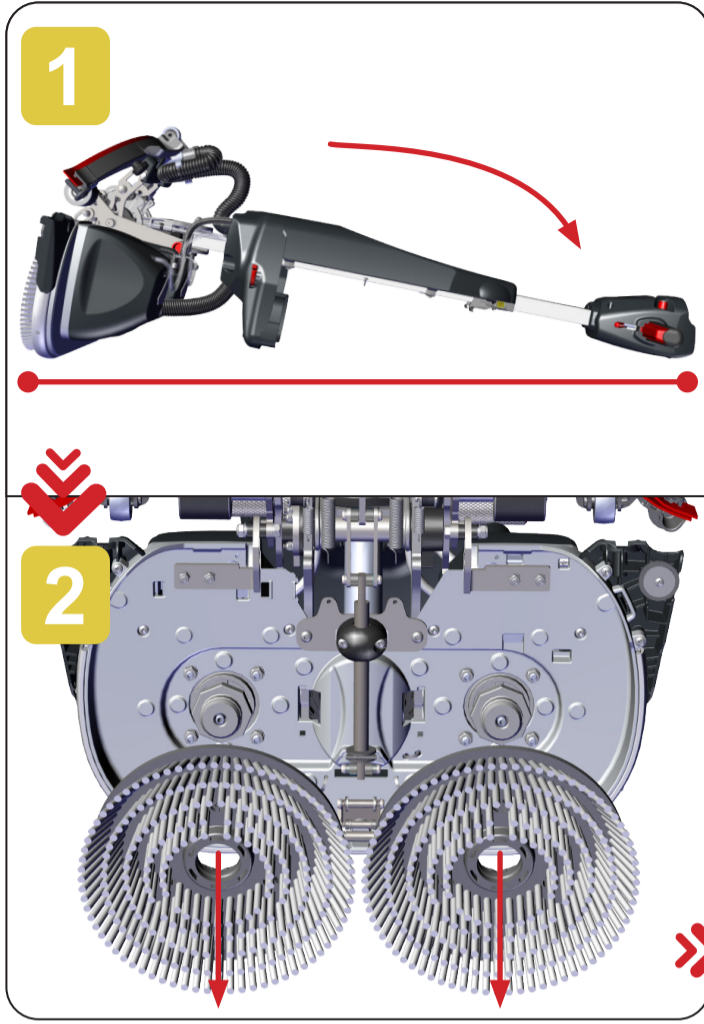

244NX Regular Maintenance

Compact and Cordless Scrubber

244NX Regular Maintenance

Compact and Cordless Scrubber

Part 2

244NX Operating Guide

Compact and Cordless Scrubber

For videos and help scan the QR code.