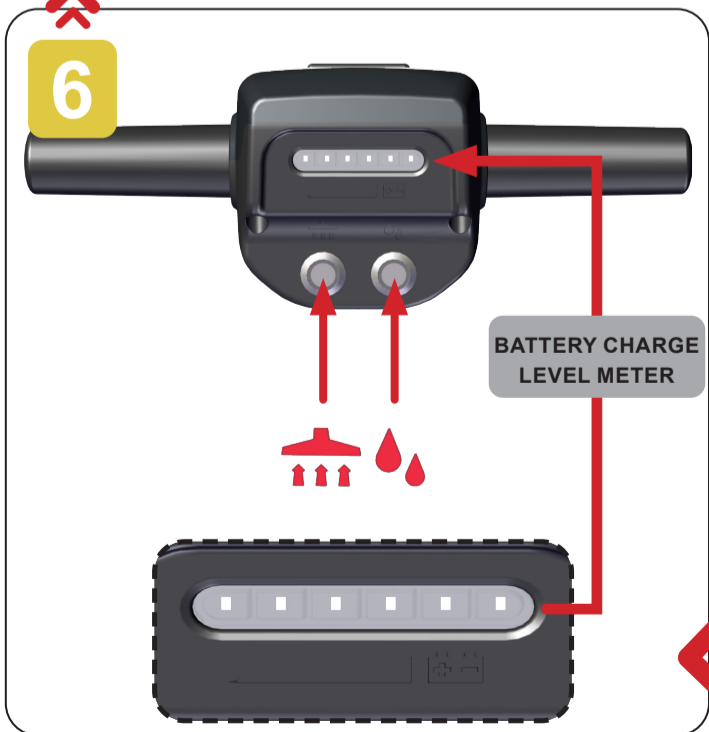

244NX Regular Maintenance

Compact and Cordless Scrubber

244NX Regular Maintenance

Compact and Cordless Scrubber

Part 2

244NX Operating Guide

Compact and Cordless Scrubber

For videos and help scan the QR code.