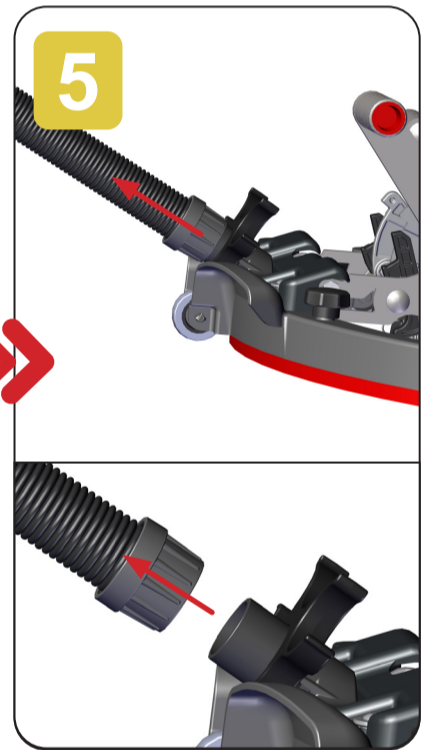

244NX Regular Maintenance

Compact and Cordless Scrubber

244NX Regular Maintenance

Compact and Cordless Scrubber

Part 2

244NX Operating Guide

Compact and Cordless Scrubber

For videos and help scan the QR code.